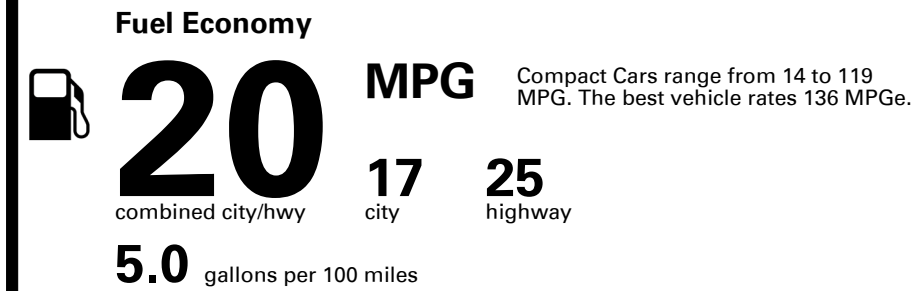

TOTAL PRICE: \$48,645.00

EMISSIONS:
This vehicle is certified to meet emission requirements in all 50 states

EPA DOT Fuel Economy and Environment

Gasoline Vehicle

You spend \$4,250 more in fuel costs over 5 years compared to the average new vehicle.